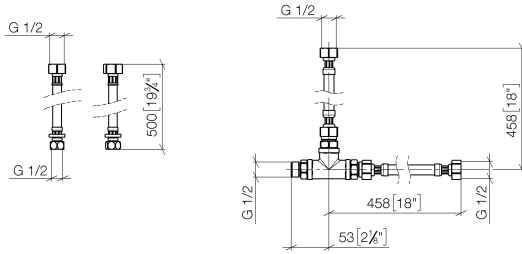

12 509 970 90

- 2x 1/2" x 1/2" x 412mm high pressure hose
- 2x 3/8" x 1/2" x 500mm high pressure hose

Hose connections for combining 2 outlet points with diverter 29 12X SSS.

Fits: IMO, LULU, MADISON, MEM, TARA,  
CL.1, LISSÉ, VAIA, META, CYO

12 509 970 90

mm [inches]

12 509 970 90

### Spare parts list

No.	Item Number	Name	Quantity used	Delivery time
1	09 24 03 242 90	nipple	3	2
2	12 502 970 90	High pressure hose 1/2" x 1/2" x 400 mm -	2	2
3	09 17 11 035 90	holder	1	2
4	12 506 970 90	High pressure hoses -	2	2